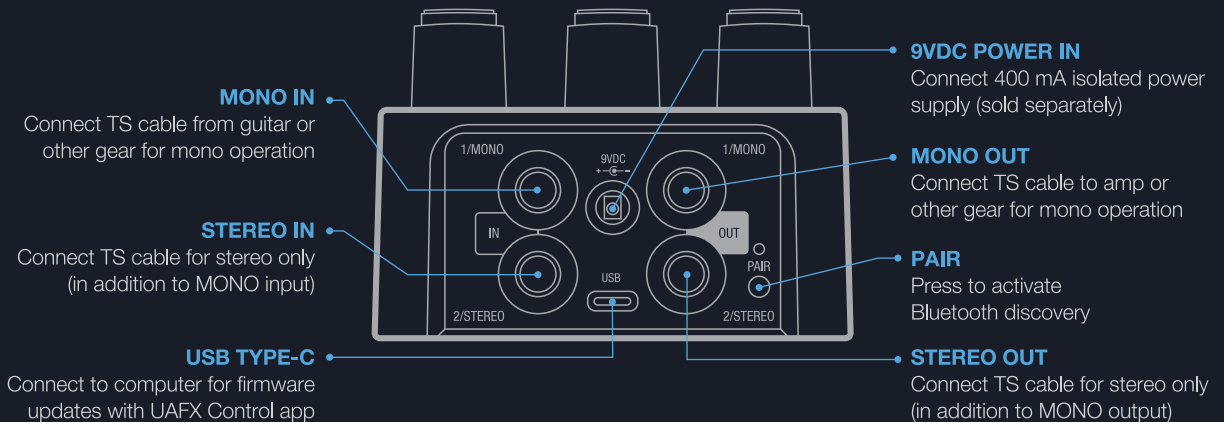

Starlight
ECHO STATION

Starlight

ECHO STATION

Power Supply Isolated 9VDC, center-negative, 400 mA minimum, 2.1x5.5 mm barrel connector (sold separately)

Get More Free Cooper Time Cube effect, UAFX Control app, and complete documentation: uaudio.com/uafx/start