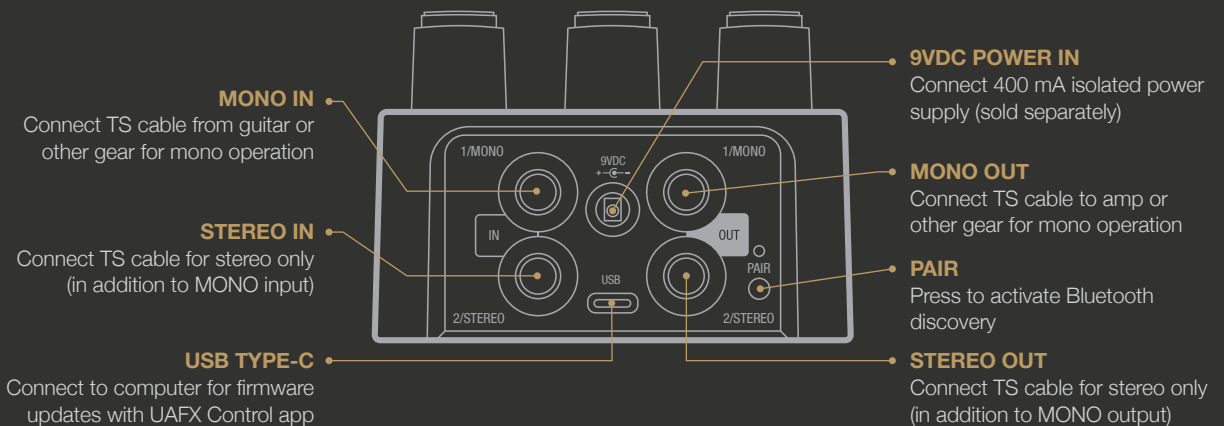

golden
REVERBERATOR

golden

REVERBERATOR

Power Supply Isolated 9VDC, center-negative, 400 mA minimum, 2.1x5.5 mm barrel connector (sold separately)

Get More Free Chamber & Plate 224 effect, UAFX Control app, and complete documentation: uaudio.com/uafx/start