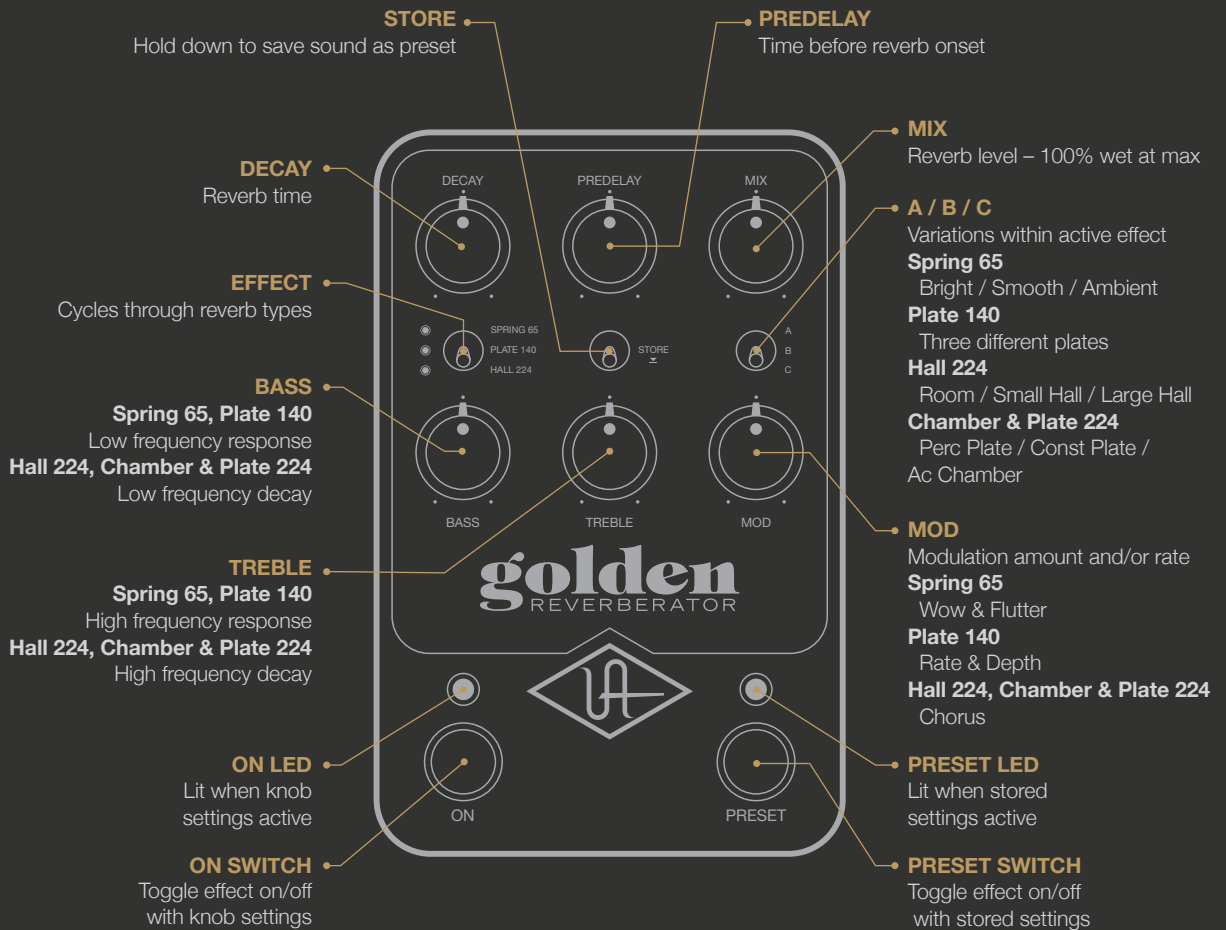

golden
REVERBERATOR

golden

REVERBERATOR

Power Supply Isolated 9VDC, center-negative, 400 mA minimum, 2.1x5.5 mm barrel connector (sold separately)

Get More Free Chamber & Plate 224 effect, UAFX Control app, and complete documentation: uaudio.com/uafx/start